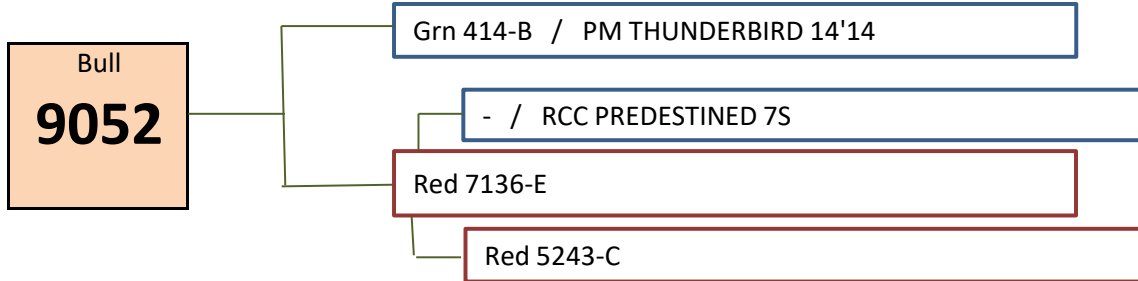

Individual Sale Bull Data Sheet

9052

75% angus

Bull 9052	PERFORMANCE						GROWSAFE	
	Birth Weight	ADJ 205 Day WT		ADJ 365 Day WT		Yearling ADG	Test Dry Matter Conversion	RFI Value
	81	621		1071		2.71	9.18	
Ratio Rank	85 0	103	36	101	35	32	30	
Trait \$ Value		-\$ 64.27		-\$ 59.74			-\$ 338.14	
		Birth - 205 Gain		Wean-Yrlg ADG				
		2.63		2.81				

Bull 9052	ULTRASOUND						
	Marbling		Backfat		REA IN ²		% Lean Meat Yield
	AAA		0.19		13.5		
Ratio / Rank	139	1	89	25	101	19	
Trait \$ Value	\$ 43.50						

Bull 9052	ANIMAL ATTRIBUTE		
	Color	Horn Detail	Docility
	Black	polled	2