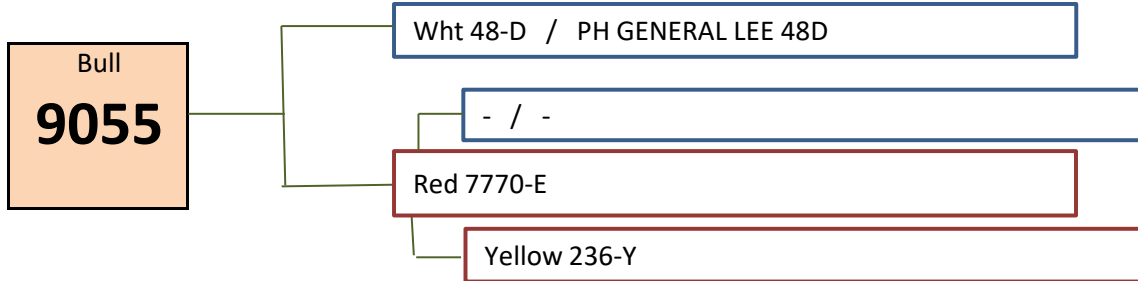

Individual Sale Bull Data Sheet

9055

Purebred Charolais

Bull 9055	PERFORMANCE						GROWSAFE	
	Birth Weight	ADJ 205 Day WT		ADJ 365 Day WT		Yearling ADG	Test Dry Matter Conversion	RFI Value
	90	524		913		2.26		
Ratio Rank	95 13	88	40	86	42	42		
Trait \$ Value		-\$ 208.50		-\$ 248.30			\$ -	
		Birth - 205 Gain		Wean-Yrlg ADG				
		2.12		2.43				

Bull 9055	ULTRASOUND							
	Marbling		Backfat		REA IN ²		% Lean Meat Yield	
	AA		0.11		13.27		66.61	
Ratio / Rank	106	14	155	2	100	20	102	7
Trait \$ Value	\$ -							

Bull 9055	ANIMAL ATTRIBUTE		
	Color	Horn Detail	Docility
	White	polled	3