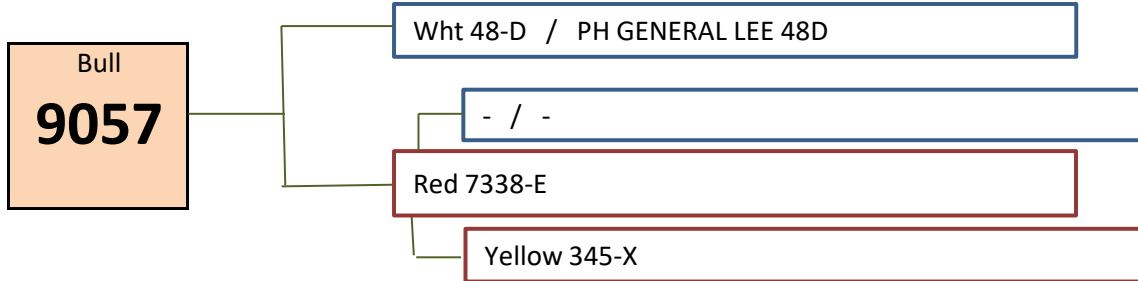

Individual Sale Bull Data Sheet

9057

Purebred Charolais

Bull 9057	PERFORMANCE						GROWSAFE	
	Birth Weight	ADJ 205 Day WT		ADJ 365 Day WT		Yearling ADG	Test Dry Matter Conversion	RFI Value
	94	453		1098		2.75		
Ratio Rank	99 17	77	42	103	29	28		
Trait \$ Value		-\$ 323.02		-\$ 30.77			\$ -	
		Birth - 205 Gain		Wean-Yrlg ADG				
		1.75		4.01				

Bull 9057	ULTRASOUND							
	Marbling		Backfat		REA IN ²		% Lean Meat Yield	
	AA		0.16		14.07		66.1	
Ratio / Rank	106	14	106	18	106	14	102	13
Trait \$ Value	\$ -							

Bull 9057	ANIMAL ATTRIBUTE		
	Color	Horn Detail	Docility
	White	scurred	3