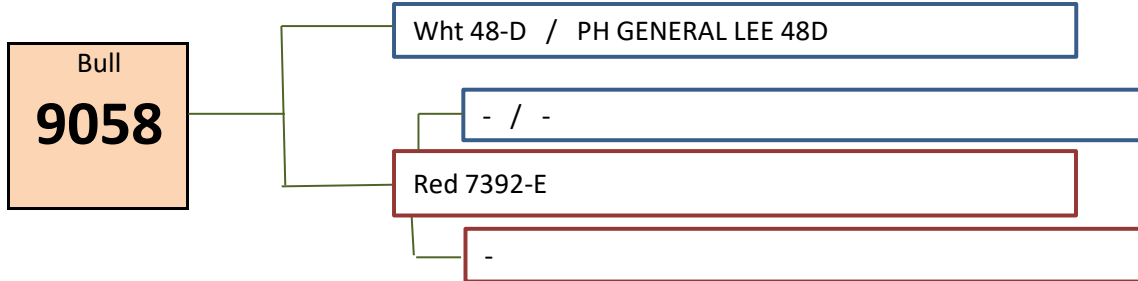

Individual Sale Bull Data Sheet

9058

Purebred Charolais

Bull 9058	PERFORMANCE						GROWSAFE	
	Birth Weight	ADJ 205 Day WT		ADJ 365 Day WT		Yearling ADG	Test Dry Matter Conversion	RFI Value
	102	626		1148		2.87		
Ratio Rank	107 27	104	34	108	18	17		
Trait \$ Value		-\$ 57.21		\$ 20.39			\$ -	
		Birth - 205 Gain		Wean-Yrlg ADG				
		2.56		3.25				

Bull 9058	ULTRASOUND							
	Marbling		Backfat		REA IN ²		% Lean Meat Yield	
	AA							
	4.8		0.21		14.98		65.57	
Ratio / Rank	106	14	81	34	112	4	101	16
Trait \$ Value	\$ -							

Bull 9058	ANIMAL ATTRIBUTE		
	Color	Horn Detail	Docility
	White	polled	2