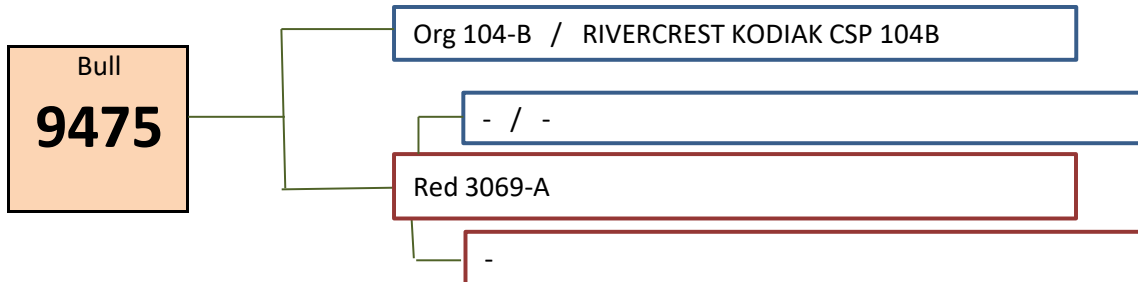

Individual Sale Bull Data Sheet

9475

50% Angus

Bull 9475	PERFORMANCE						GROWSAFE	
	Birth Weight	ADJ 205 Day WT		ADJ 365 Day WT		Yearling ADG	Test Dry Matter Conversion	RFI Value
	68	698		1056		2.71	4.89	0.18
Ratio Rank	72 2	108	14	96	37	32	2	21
Trait \$ Value		\$ 46.55		-\$ 76.25			\$ 199.82	
		Birth - 205 Gain		Wean-Yrlg ADG				
		3.07		2.4				

Bull 9475	ULTRASOUND							
	Marbling		Backfat		REA IN ²		% Lean Meat Yield	
	AA		0.17		11.08		63.37	
Ratio / Rank	108	9	100	19	83	39	97	35
Trait \$ Value	\$ -							

Bull 9475	ANIMAL ATTRIBUTE		
	Color	Horn Detail	Docility
	Black	polled	2